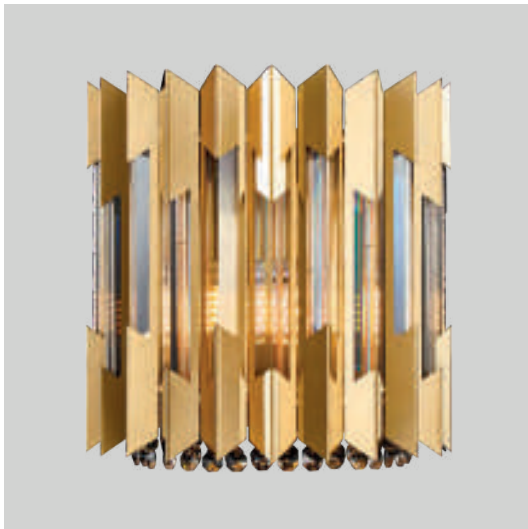

6xE14 max 10W LED  
450x450x450mm

RITZ

- ML0393
- ML0394

7xE14 max 10W LED  
420x420x420-1200mm

- ML0397
- ML0398

2xE14 max 10W LED  
165x265x265mm

- ML0396
- ML0395

12xE14 max 10W LED  
540x540x540-1200mm