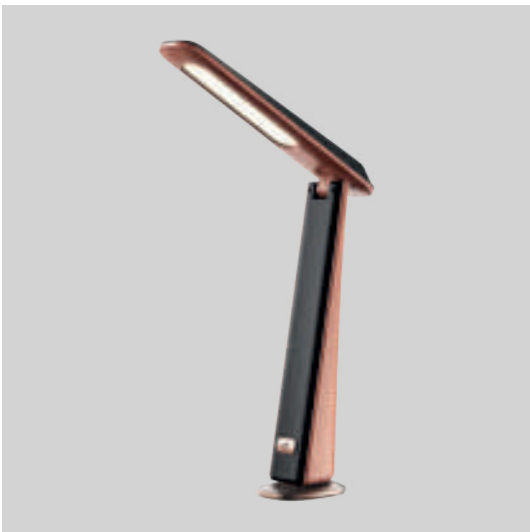

- ML2247

4W LED | 3000K-5500K | 180lm
230x160x300-430mm