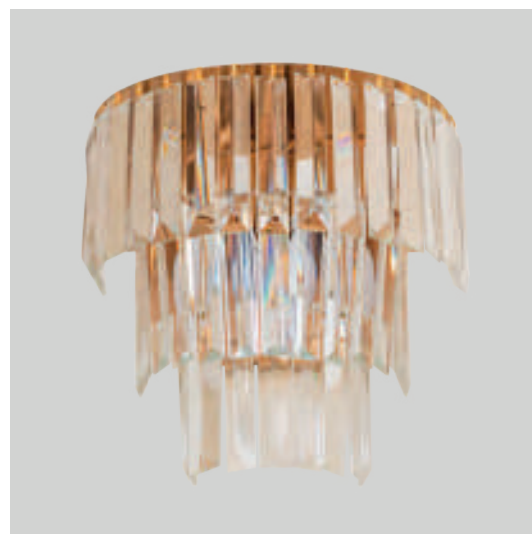

# MILANO

■ ML1023

6xE14 max 10W LED  
450x450x330mm

■ ML1024

9xE14 max 10W LED  
600x600x400mm

■ ML1025

12xE14 max 10W LED  
750x750x470mm

■ ML1495