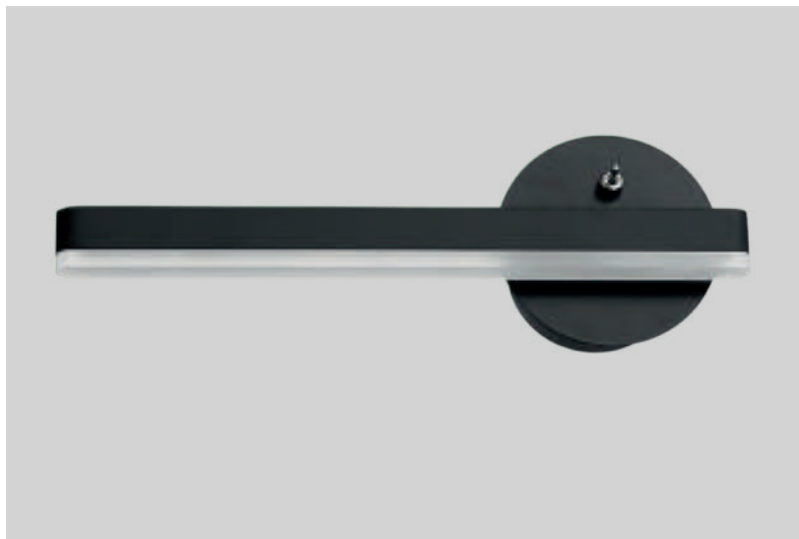

# SYDNEY

■ ML6346

□ ML6348

6W LED | 4000K | 420lm  
300x50x100mm