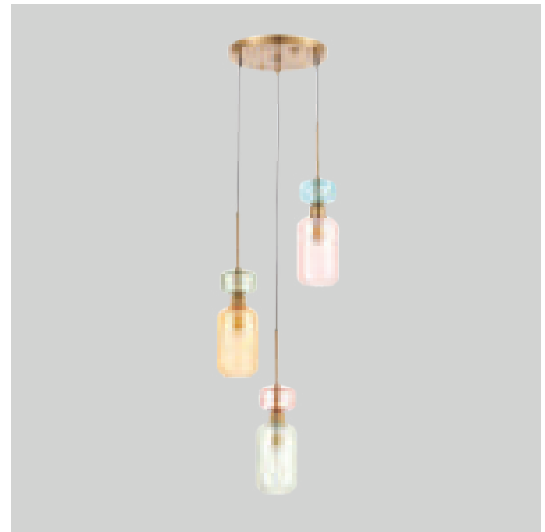

# MOLLY

■ ML1822

1xE27 max 15W LED  
120x120x510-1150mm

■ ML1823

1xE27 max 15W LED  
120x120x510-1100mm

■ ML1824

1xE27 max 15W LED  
120x120x510-1200mm

■ ML1825