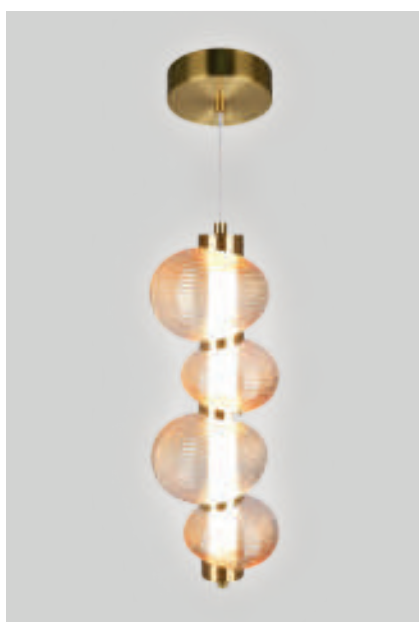

■ ML1422

■ ML1423

17W LED | 1200lm
160x160x610-1810mm