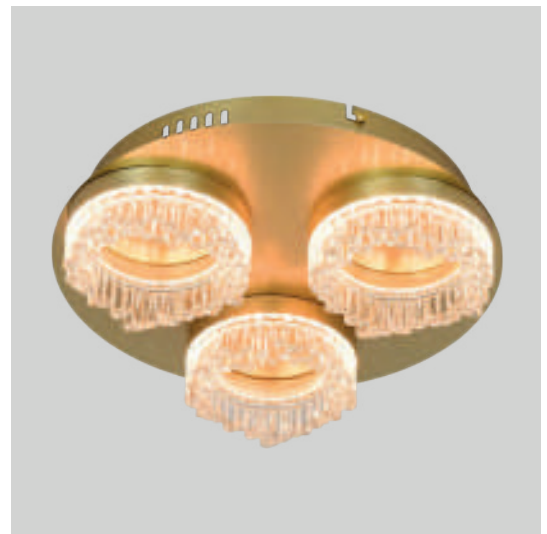

# PRECIOSA

■ ML2828

4W LED | 4000K | 320lm  
120x80x120mm

■ ML2829

12W LED | 4000K | 960lm  
300x300x90mm

■ ML2243

■ ML2241

54W LED | 4000K | 4320lm  
600x600x400-1000mm