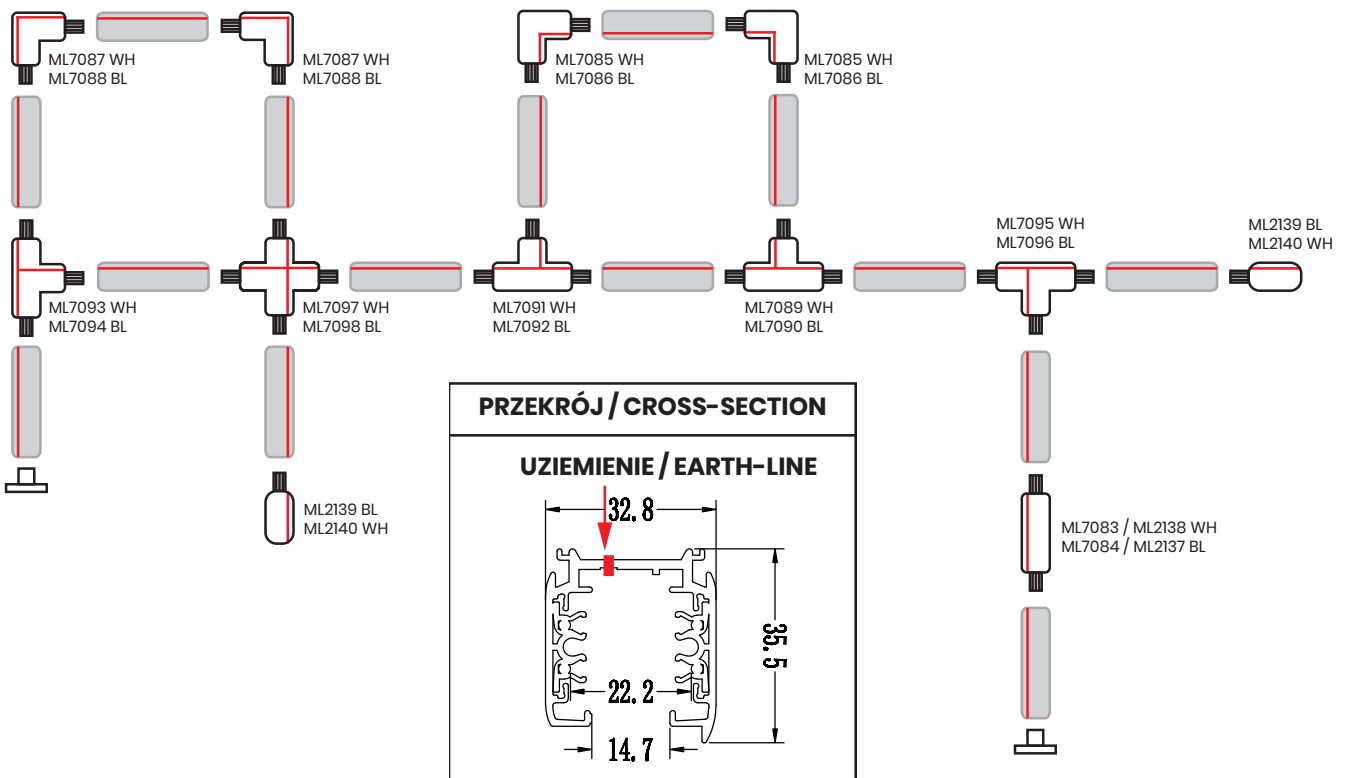

## SCHEMAT ŁĄCZENIA / CONNECTION DIAGRAM

LINEA

- ML1783
- ML1784
- ▨ ML1785

36W LED | 3000K / 4000K / 6000K | 1800lm  
1200x60x150-1500mm

● CCT