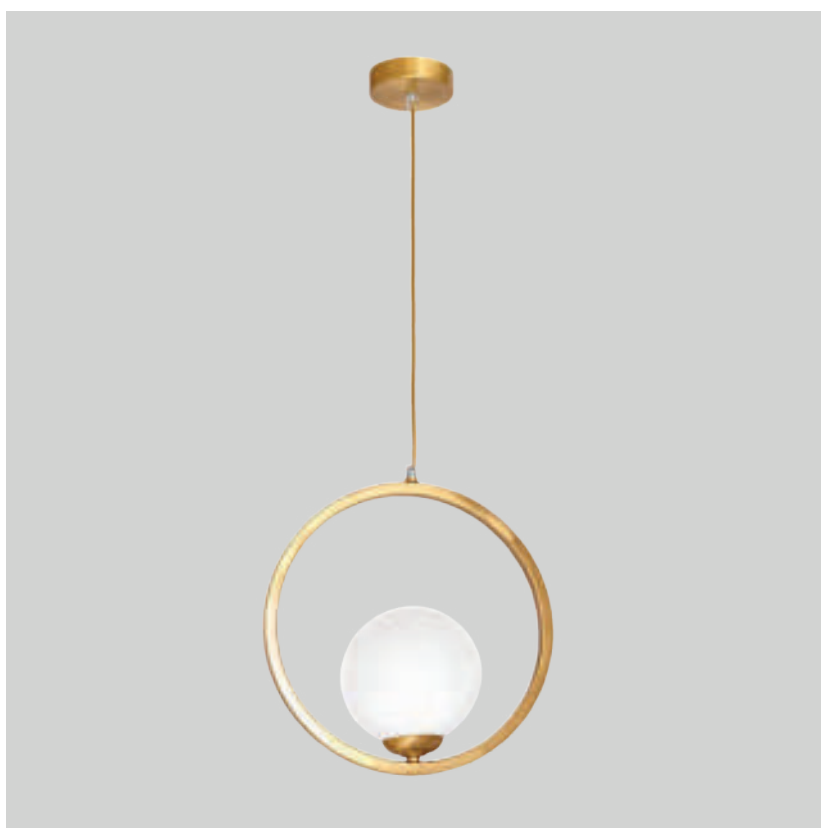

■ MLP5573

1xE14 max 10W LED
300x140x300-1000mm