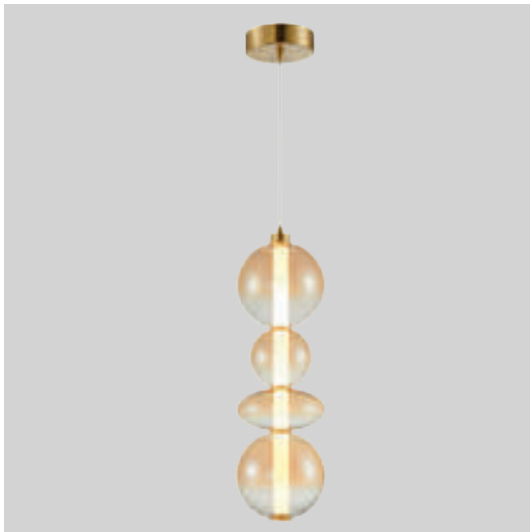

- ☒ ML0347
- ☒ ML0346
- ☐ ML0863

36W LED | 3000K | 2700lm
200x200x750-1850mm