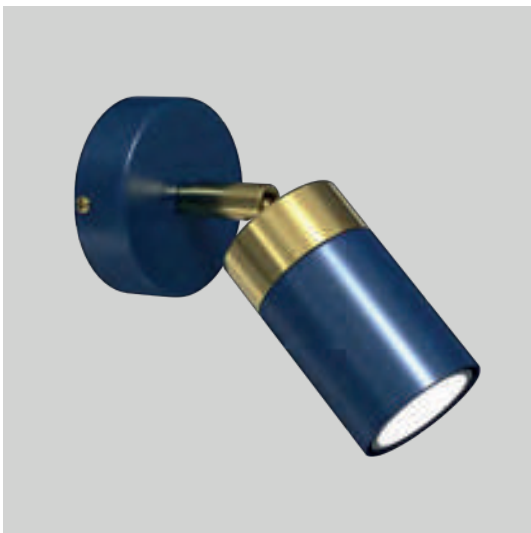

# VERTICAL

- ML0296
- ML0306

3xGU10 max 10W LED  
482x60x86mm

- ML0309
- ML0299

1xGU10 max 10W LED  
200x120x422mm

- MLP7720
- MLP7725
- MLP1347
- MLP1413
- MLP6079

1xGU10 max 10W LED  
80x80x500-900mm

- MLP7722
- MLP7717
- MLP6123
- MLP6128