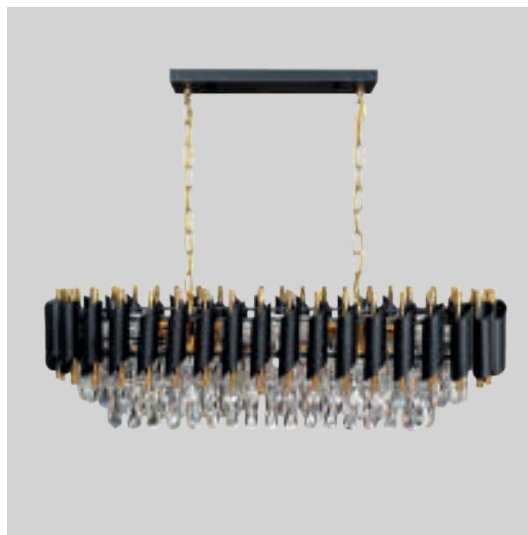

■ ML2518

10xE14 max 10W LED
780x280x500-850mm