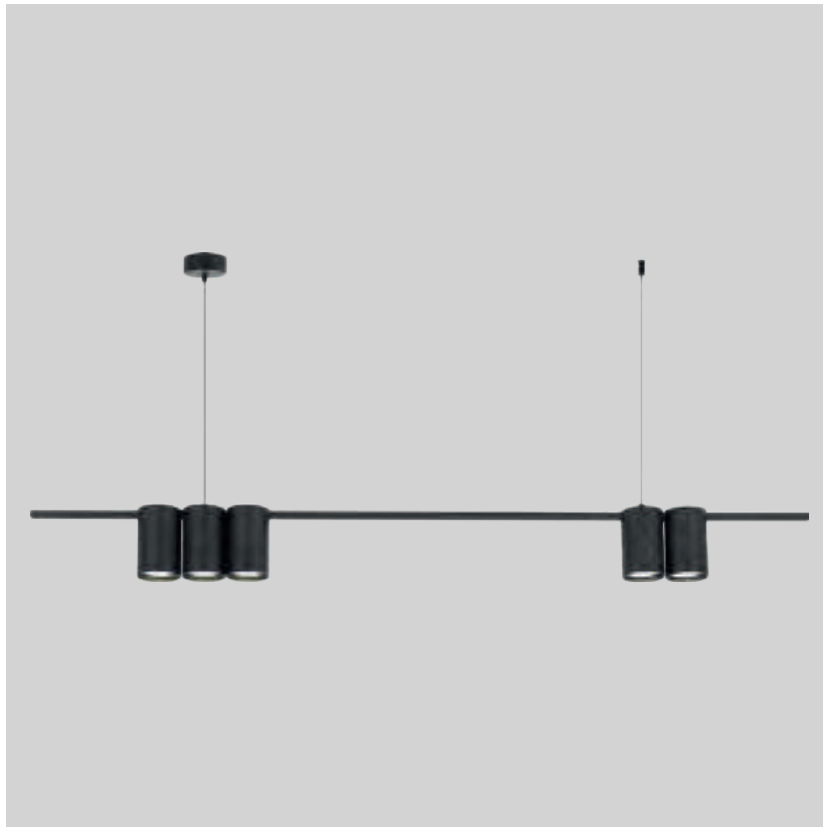

1xGU10 max 10W LED  
63x63x200mm

 ML0387  
 ML0388  
 ML0389

1xGU10 max 10W LED  
63x63x300mm

 ML0391  
 ML0390  
 ML0392

1xGU10 max 10W LED  
63x63x400mm

- ML0367
- ML0368
- ML0369

5xGU10 max 10W LED  
1000x60x200-1800mm